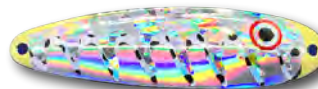

BANANA GREEN CHILLY WILLY

3 - 1/2" Hot Action Banana
Starts At : \$8.49

BANANA GREEN PERCH

3 - 1/2" Hot Action Banana
Starts At : \$8.49

BANANA GREEN MONKEY PUKE

3 - 1/2" Hot Action Banana
Starts At : \$8.49