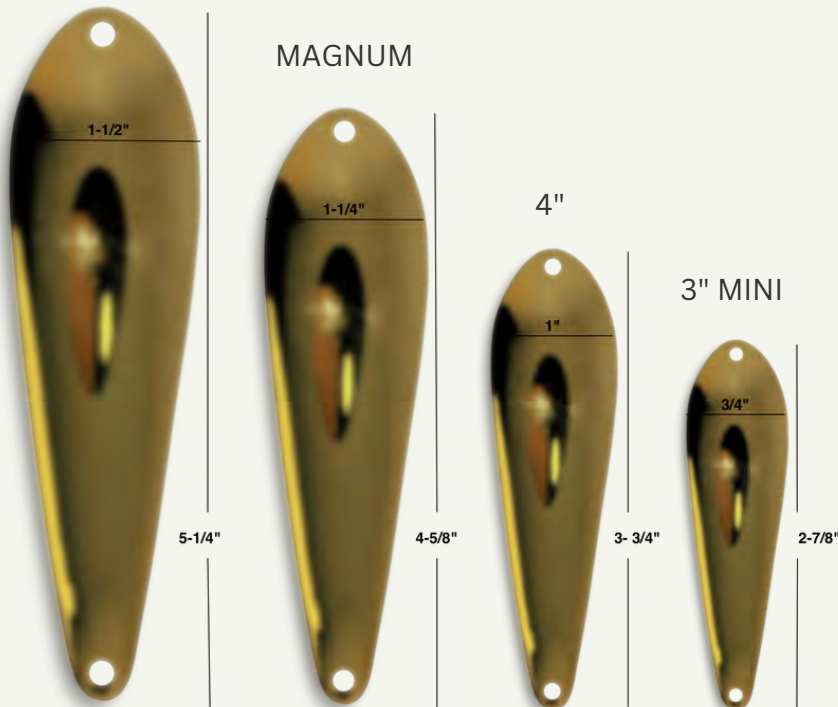

MURDER HORNET

Available in 3" Mini, 4" Magnum & Super Mag sizes
Starts At : $8.99

BLUE JAY

Available in 3" Mini, 4" Magnum & Super Mag sizes
Starts At : $8.99

GLOW
COPPERTONE GLOW

Available in 3" Mini, 4" Magnum & Super Mag sizes
Starts At : $8.99

JACK 'O LANTERN

Available in 3" Mini, 4" Magnum & Super Mag sizes
Starts At : $8.99

PUN'KIN

Available in 3" Mini, 4" Magnum & Super Mag sizes
Starts At : $8.99

LEMON LIME

Available in 3" Mini, 4" Magnum & Super Mag sizes
Starts At : $8.99

NIGHT VISION

Available in 3" Mini, 4" Magnum & Super Mag sizes
Starts At : $8.99

SUPER MAG

MAGNUM

3" MINI

NOMINAL MEASUREMENTS