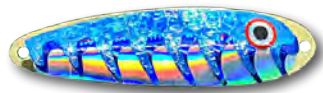

GLOW

BANANA BOY GIRL

*3 - 1/2" Hot Action Banana
Starts At : $8.49*

BANANA BLUE DOLPHIN

*3 - 1/2" Hot Action Banana
Starts At : $8.49*

BANANA CHILLY WILLY

*3 - 1/2" Hot Action Banana
Starts At : $8.49*

BANANA BLUE GOOSE

*3 - 1/2" Hot Action Banana
Starts At : $8.49*