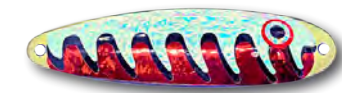

*3 - 1/2" Hot Action Banana
Starts At : $8.49*

*3 - 1/2" Hot Action Banana
Starts At : $8.49*

*3 - 1/2" Hot Action Banana
Starts At : $8.49*

*3 - 1/2" Hot Action Banana
Starts At : $8.49*

GLOW

HYPER VIS, GLOW

BANANA DEW

*3 - 1/2" Hot Action Banana
Starts At : $8.49*

BANANA DC BUMBLEBEE

*3 - 1/2" Hot Action Banana
Starts At : $8.49*

BANANA POLKA DOT PANTIES

*3 - 1/2" Hot Action Banana
Starts At : $8.49*

BANANA BLUEBERRY MUFFIN

*3 - 1/2" Hot Action Banana
Starts At : $8.49*

GLOW

GLOW

BANANA BOY GIRL

*3 - 1/2" Hot Action Banana
Starts At : $8.49*

BANANA BLUE DOLPHIN

*3 - 1/2" Hot Action Banana
Starts At : $8.49*

BANANA CHILLY WILLY

*3 - 1/2" Hot Action Banana
Starts At : $8.49*

BANANA BLUE GOOSE

*3 - 1/2" Hot Action Banana
Starts At : $8.49*

GLOW

GLOW

BANANA BLUE LAGOON

*3 - 1/2" Hot Action Banana
Starts At : $8.49*

BANANA SUPER MAN

*3 - 1/2" Hot Action Banana
Starts At : $8.49*

BANANA HEY JUDE

*3 - 1/2" Hot Action Banana
Starts At : $8.49*

BANANA BARRY LEE

*3 - 1/2" Hot Action Banana
Starts At : $8.49*