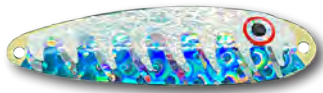

BANANA DC BUMBLEBEE

*3 - 1/2" Hot Action Banana
Starts At : \$8.49*

BANANA POLKA DOT PANTIES

*3 - 1/2" Hot Action Banana
Starts At : \$8.49*

BANANA BLUEBERRY MUFFIN

*3 - 1/2" Hot Action Banana
Starts At : \$8.49*