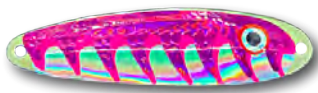

BANANA MOJO

*3 - 1/2" Hot Action Banana
Starts At : \$8.49*

BANANA PERCH

*3 - 1/2" Hot Action Banana
Starts At : \$8.49*

BANANA GREASY CHICKEN WING

*3 - 1/2" Hot Action Banana
Starts At : \$8.49*

BANANA PURPLE CHICKEN WING

*3 - 1/2" Hot Action Banana
Starts At : \$8.49*

BANANA DR. DEATH

*3 - 1/2" Hot Action Banana
Starts At : \$8.49*

BANANA PURPLE CHAMELEON

*3 - 1/2" Hot Action Banana
Starts At : \$8.49*

BANANA BLEEDING HEART

*3 - 1/2" Hot Action Banana
Starts At : \$8.49*

BANANA PRETTY WOMAN

*3 - 1/2" Hot Action Banana
Starts At : \$8.49*

BANANA PINK TUXEDO

*3 - 1/2" Hot Action Banana
Starts At : \$8.49*

BANANA WATERMELON

*3 - 1/2" Hot Action Banana
Starts At : \$8.49*